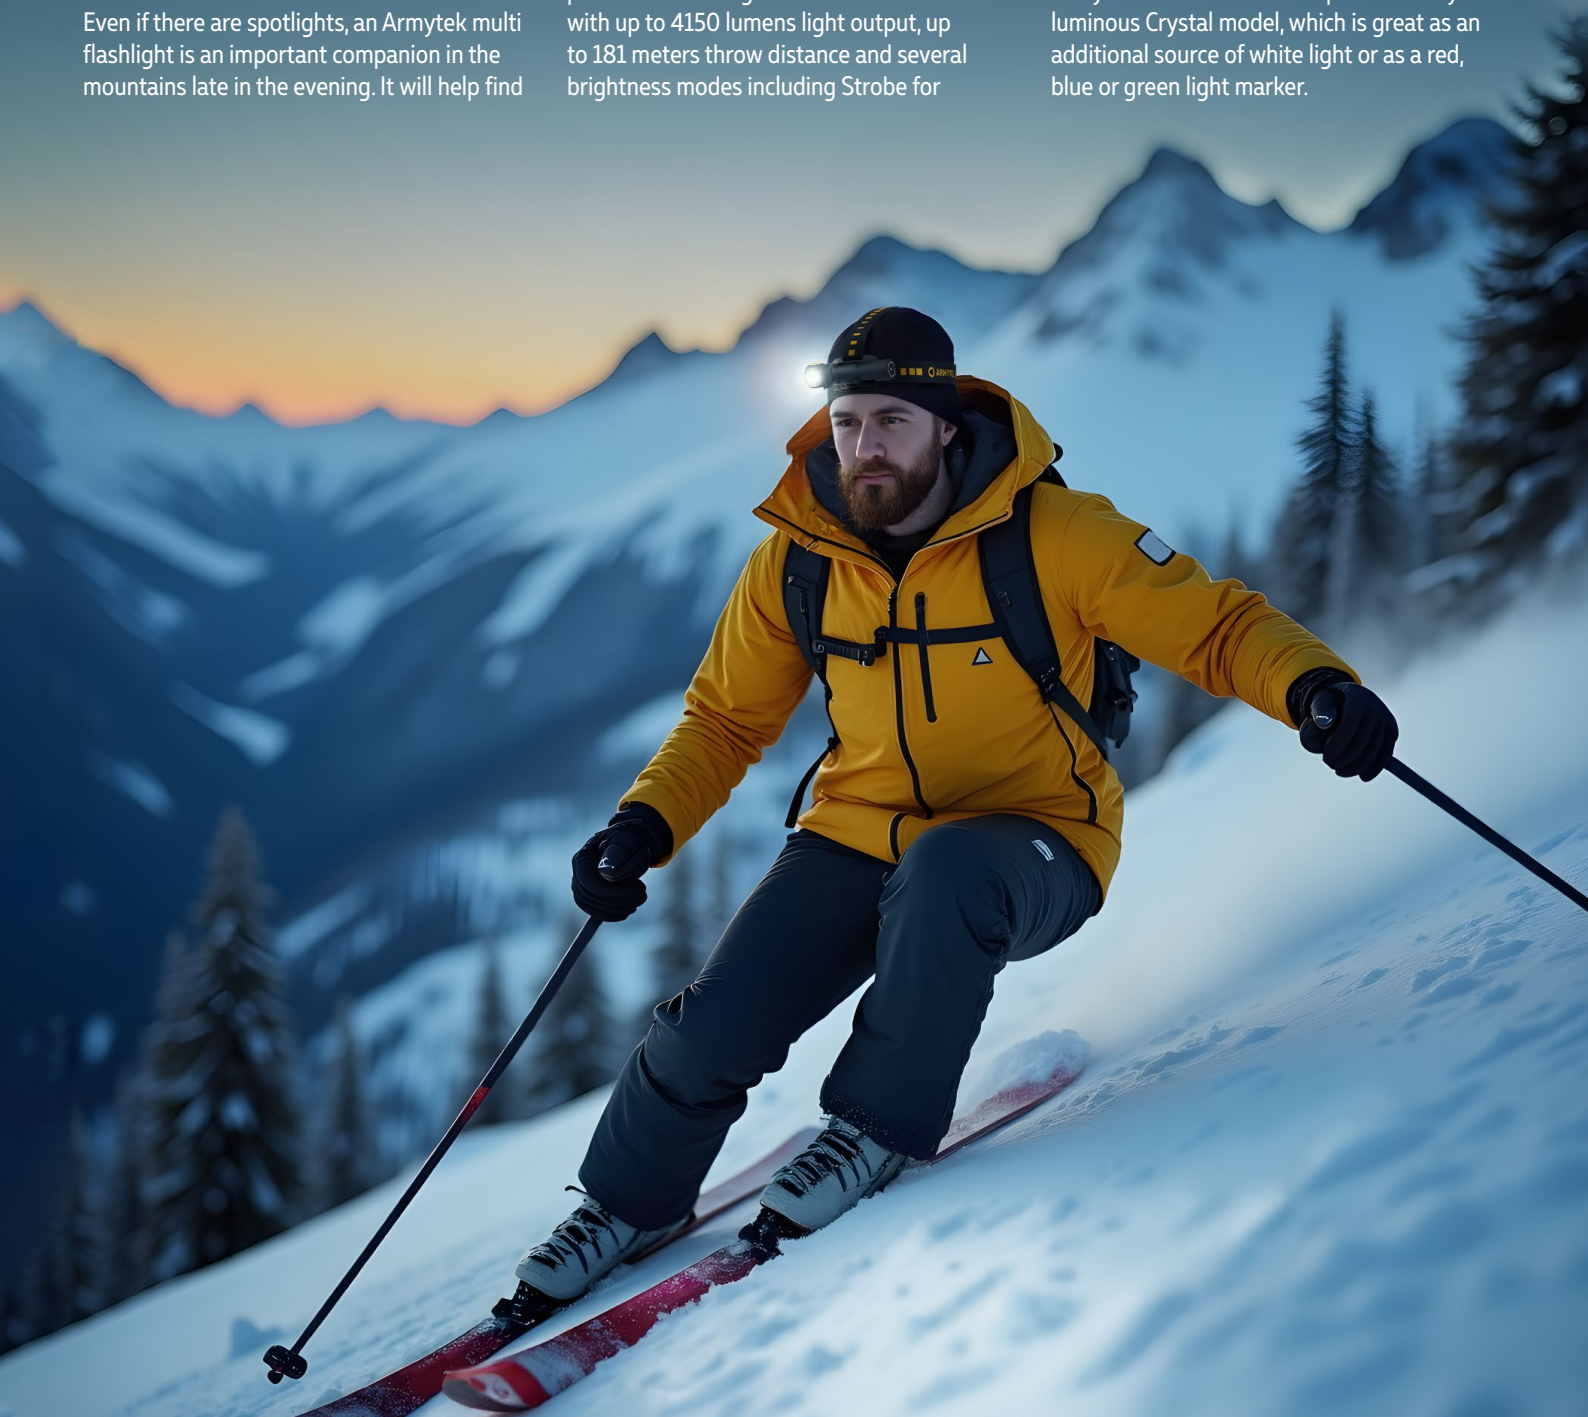

Even if there are spotlights, an Armytek multi flashlight is an important companion in the mountains late in the evening. It will help find

the way back to the place of stay, highlight a specific area or simply make a person visible to other skiers. All Armytek multi flashlights have three basic carrying options: they can be hand-held, attached to clothes using a clip or placed on the head as a headlamp.

Wizard and Elf series flashlights are the powerful aircraft-grade aluminium models with up to 4150 lumens light output, up to 181 meters throw distance and several brightness modes including Strobe for

emergency situations (depending on the model). They withstand mechanical impacts and provide constant light even at -25 °C. These flashlights are available with several light tint options: white, warm or close to natural (CRI >90), with warm and close to natural considered the most comfortable for prolonged use or use in a snowy area. Armytek also offers the compact and fully luminous Crystal model, which is great as an additional source of white light or as a red, blue or green light marker.