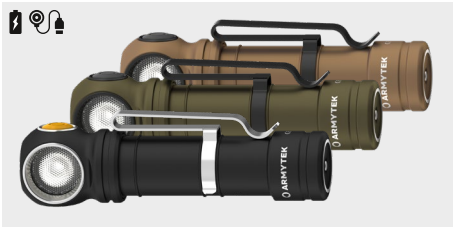

MAGNETIC USB CHARGER IN WIZARD SERIES

Robust and water resistant magnetic connector

USB-C CHARGER IN ELF SERIES

Water resistant USB-C socket even without rubber cover

USB-C CHARGER IN CRYSTAL SERIES

Water resistant USB-C socket